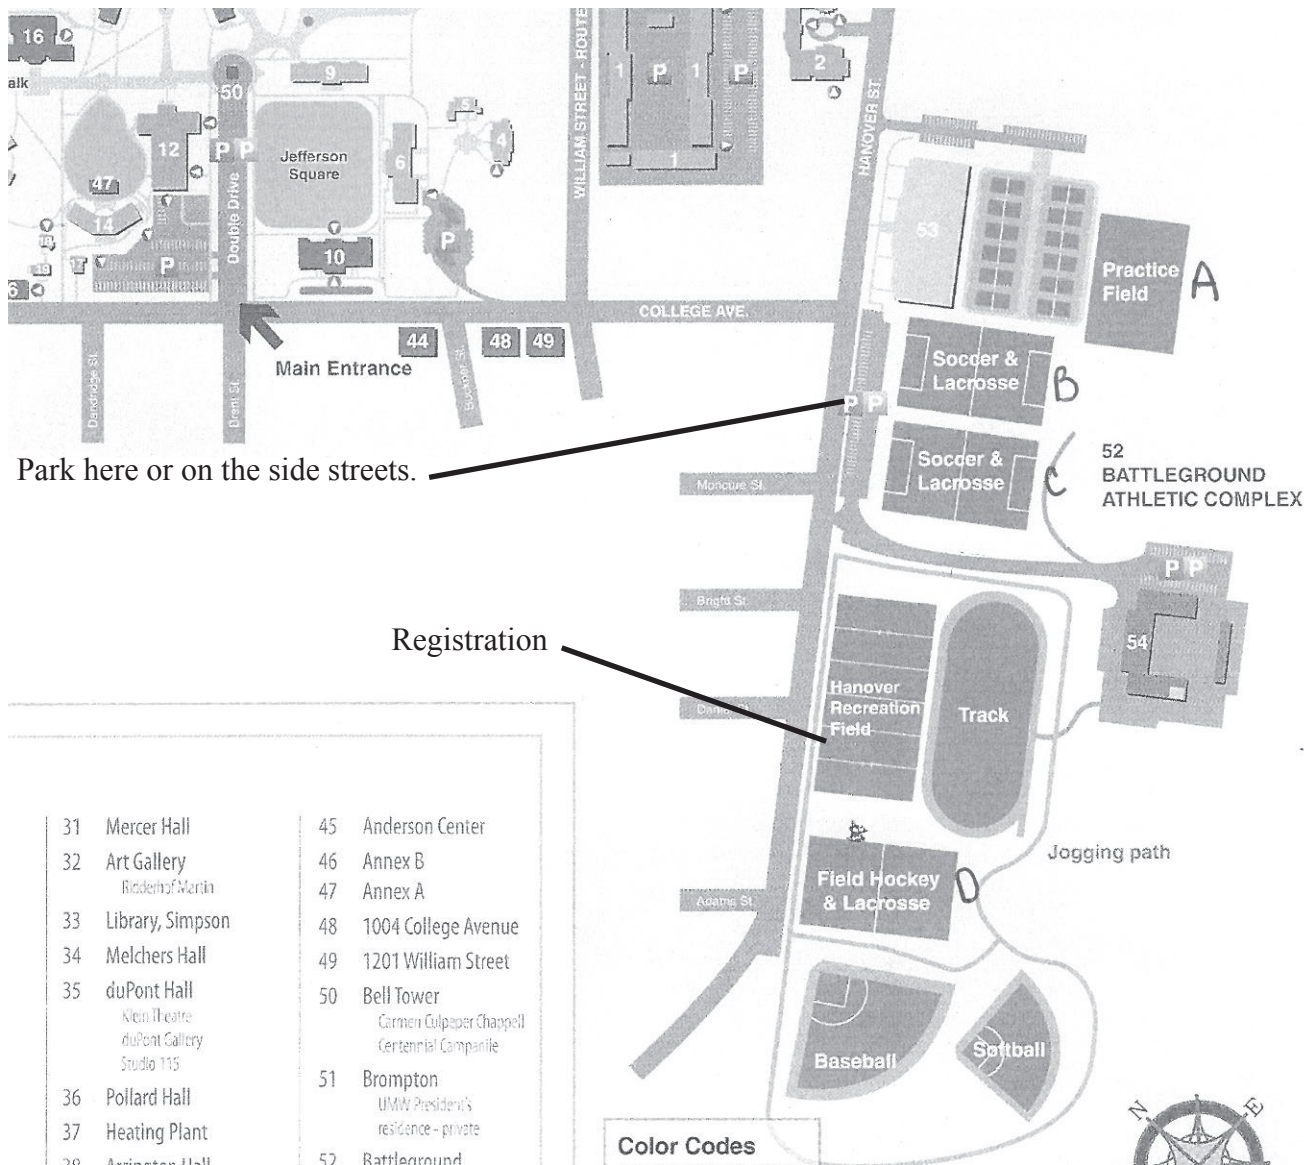

VSTMA Field Day 2013, University of Mary Washington

Golf Tournament and Tail Gate will be at the Lee's Hill Golf Club:
10200 Old Dominion Parkway, Fredericksburg, VA 22408

Address to this location is: 1310 Hanover street, Fredericksburg, 22401

31 Mercer Hall	45 Anderson Center
32 Art Gallery Ridenour Martin	46 Annex B
33 Library, Simpson	47 Annex A
34 Melchers Hall	48 1004 College Avenue
35 duPont Hall Klein Theatre duPont Gallery Studio 115	49 1201 William Street
36 Pollard Hall	50 Bell Tower Carmen Culpeper Chappell Centennial Campanile
37 Heating Plant	51 Brompton UMW President's residence - private
38 Arrington Hall	52 Battleground Athletic Complex
39 Alvey Hall	53 Tennis Center
40 Jepson Science Center	54 Physical Plant
41 Fitness Center	55 Eagle Landing
42 Goolrick Hall Gymnasium Swimming pool	
43 Parking Deck	
44 Alvey House	

Color Codes

Academic
Administration
Athletic/Recreation
Residence
Student Services
Renovation/Support
Retail

Parking Key

P Faculty/Staff
P Commuter
Residents
P Apt. Residents
P Visitors
P Eagle Village

Key

- Accessible path around construction
- Accessible entrance
- Accessible parking